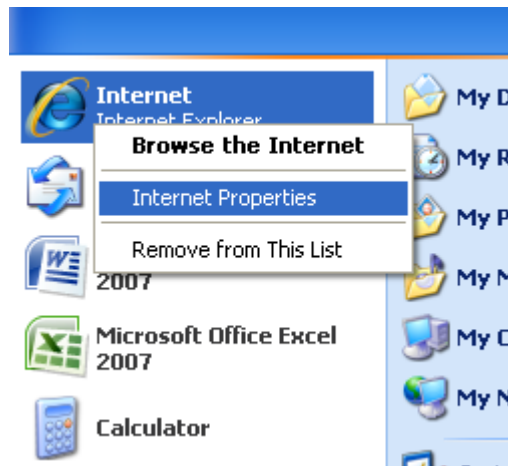

How to Delete Temporary Internet Files and Cookies from Internet Explorer Versions 6 & 7

Internet Explorer version 7 (for Internet Explorer version 6 see the section below).

Please print this document before continuing. Internet Explorer and all applications must be closed before continuing.

Open the Start Menu

Right Click Internet

From the popup menu select Internet Properties

In the Browsing history section click the Delete Button

In the Temporary Internet Files section click Delete files

Click Yes