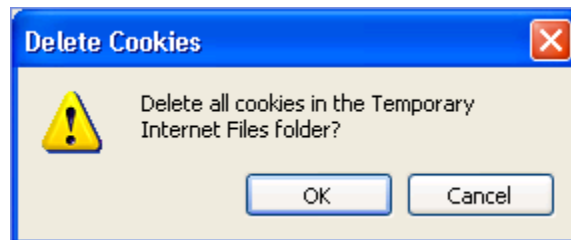

Open the Start Menu

Right Click Internet

From the popup menu
select Internet Properties

In the Temporary Internet Files section click Delete Cookies

Click OK

If there a lot of cookies stored on your computers hard drive this may take a while.