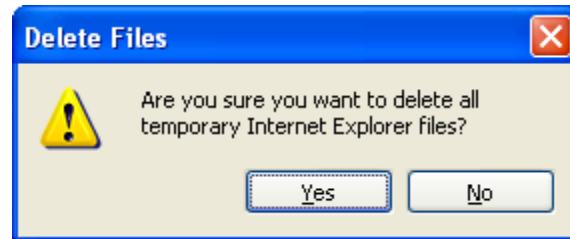

Open the Start Menu

Right Click Internet

From the popup menu select Internet Properties

In the Browsing history section click the Delete Button

In the Temporary Internet Files section click Delete files

Click Yes