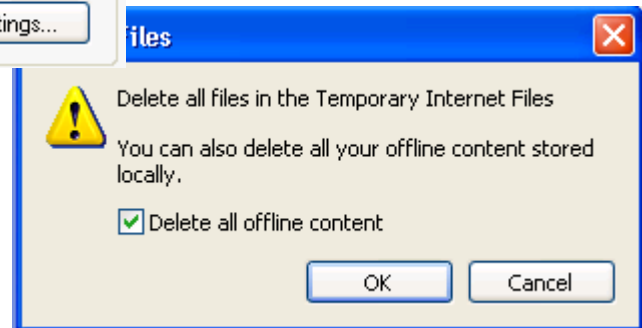

Click the check box Delete all offline content

Click OK

If there a lot of temporary internet files stored on your computers hard drive this may take a while.

On the Internet Properties page click the OK Button

Your Internet Cache files and Cookies are now deleted. Open Internet Explorer and go to <http://webmail.discoverlimu.com> to access your webmail.