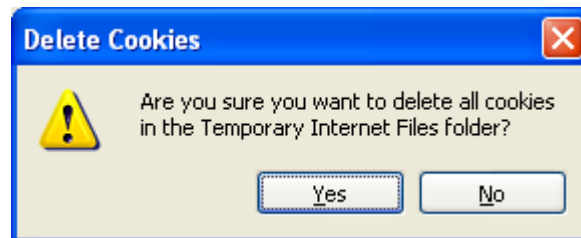

In the Temporary Internet Files section click Delete files

Click Yes

If there a lot of temporary internet files stored on your computers hard drive this may take a while.

In the Cookies section click Delete cookies

Click Yes

If there a lot of cookies stored on your computers hard drive this may take a while.

Click the Close button

On the Internet Properties page click the OK Button