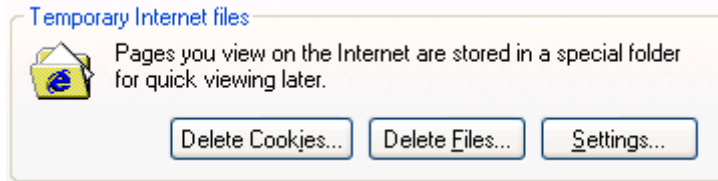

Click the check box Delete all offline content

Click OK