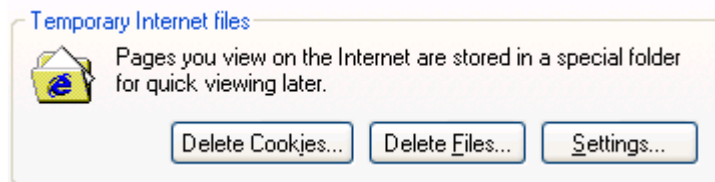

Open the Start Menu

Right Click Internet

From the popup menu
select Internet Properties

In the Temporary Internet Files section click Delete Cookies

Click OK

If there a lot of cookies stored on your computers hard drive this may take a while.

In the Temporary Internet Files section click Delete Files

Click the check box Delete all offline content

Click OK

If there a lot of temporary internet files stored on your computers hard drive this may take a while.