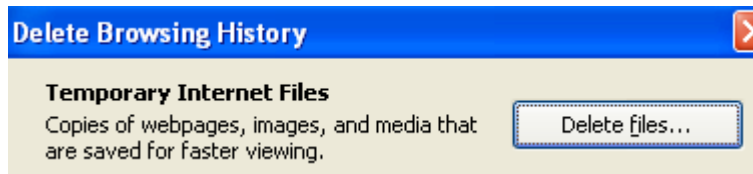

Open the Start Menu

Right Click Internet

From the popup menu select Internet Properties

In the Browsing history section click the Delete Button

In the Temporary Internet Files section click Delete files

Click Yes

If there a lot of temporary internet files stored on your computers hard drive this may take a while.

In the Cookies section click Delete cookies

Click Yes

If there a lot of cookies stored on your computers hard drive this may take a while.